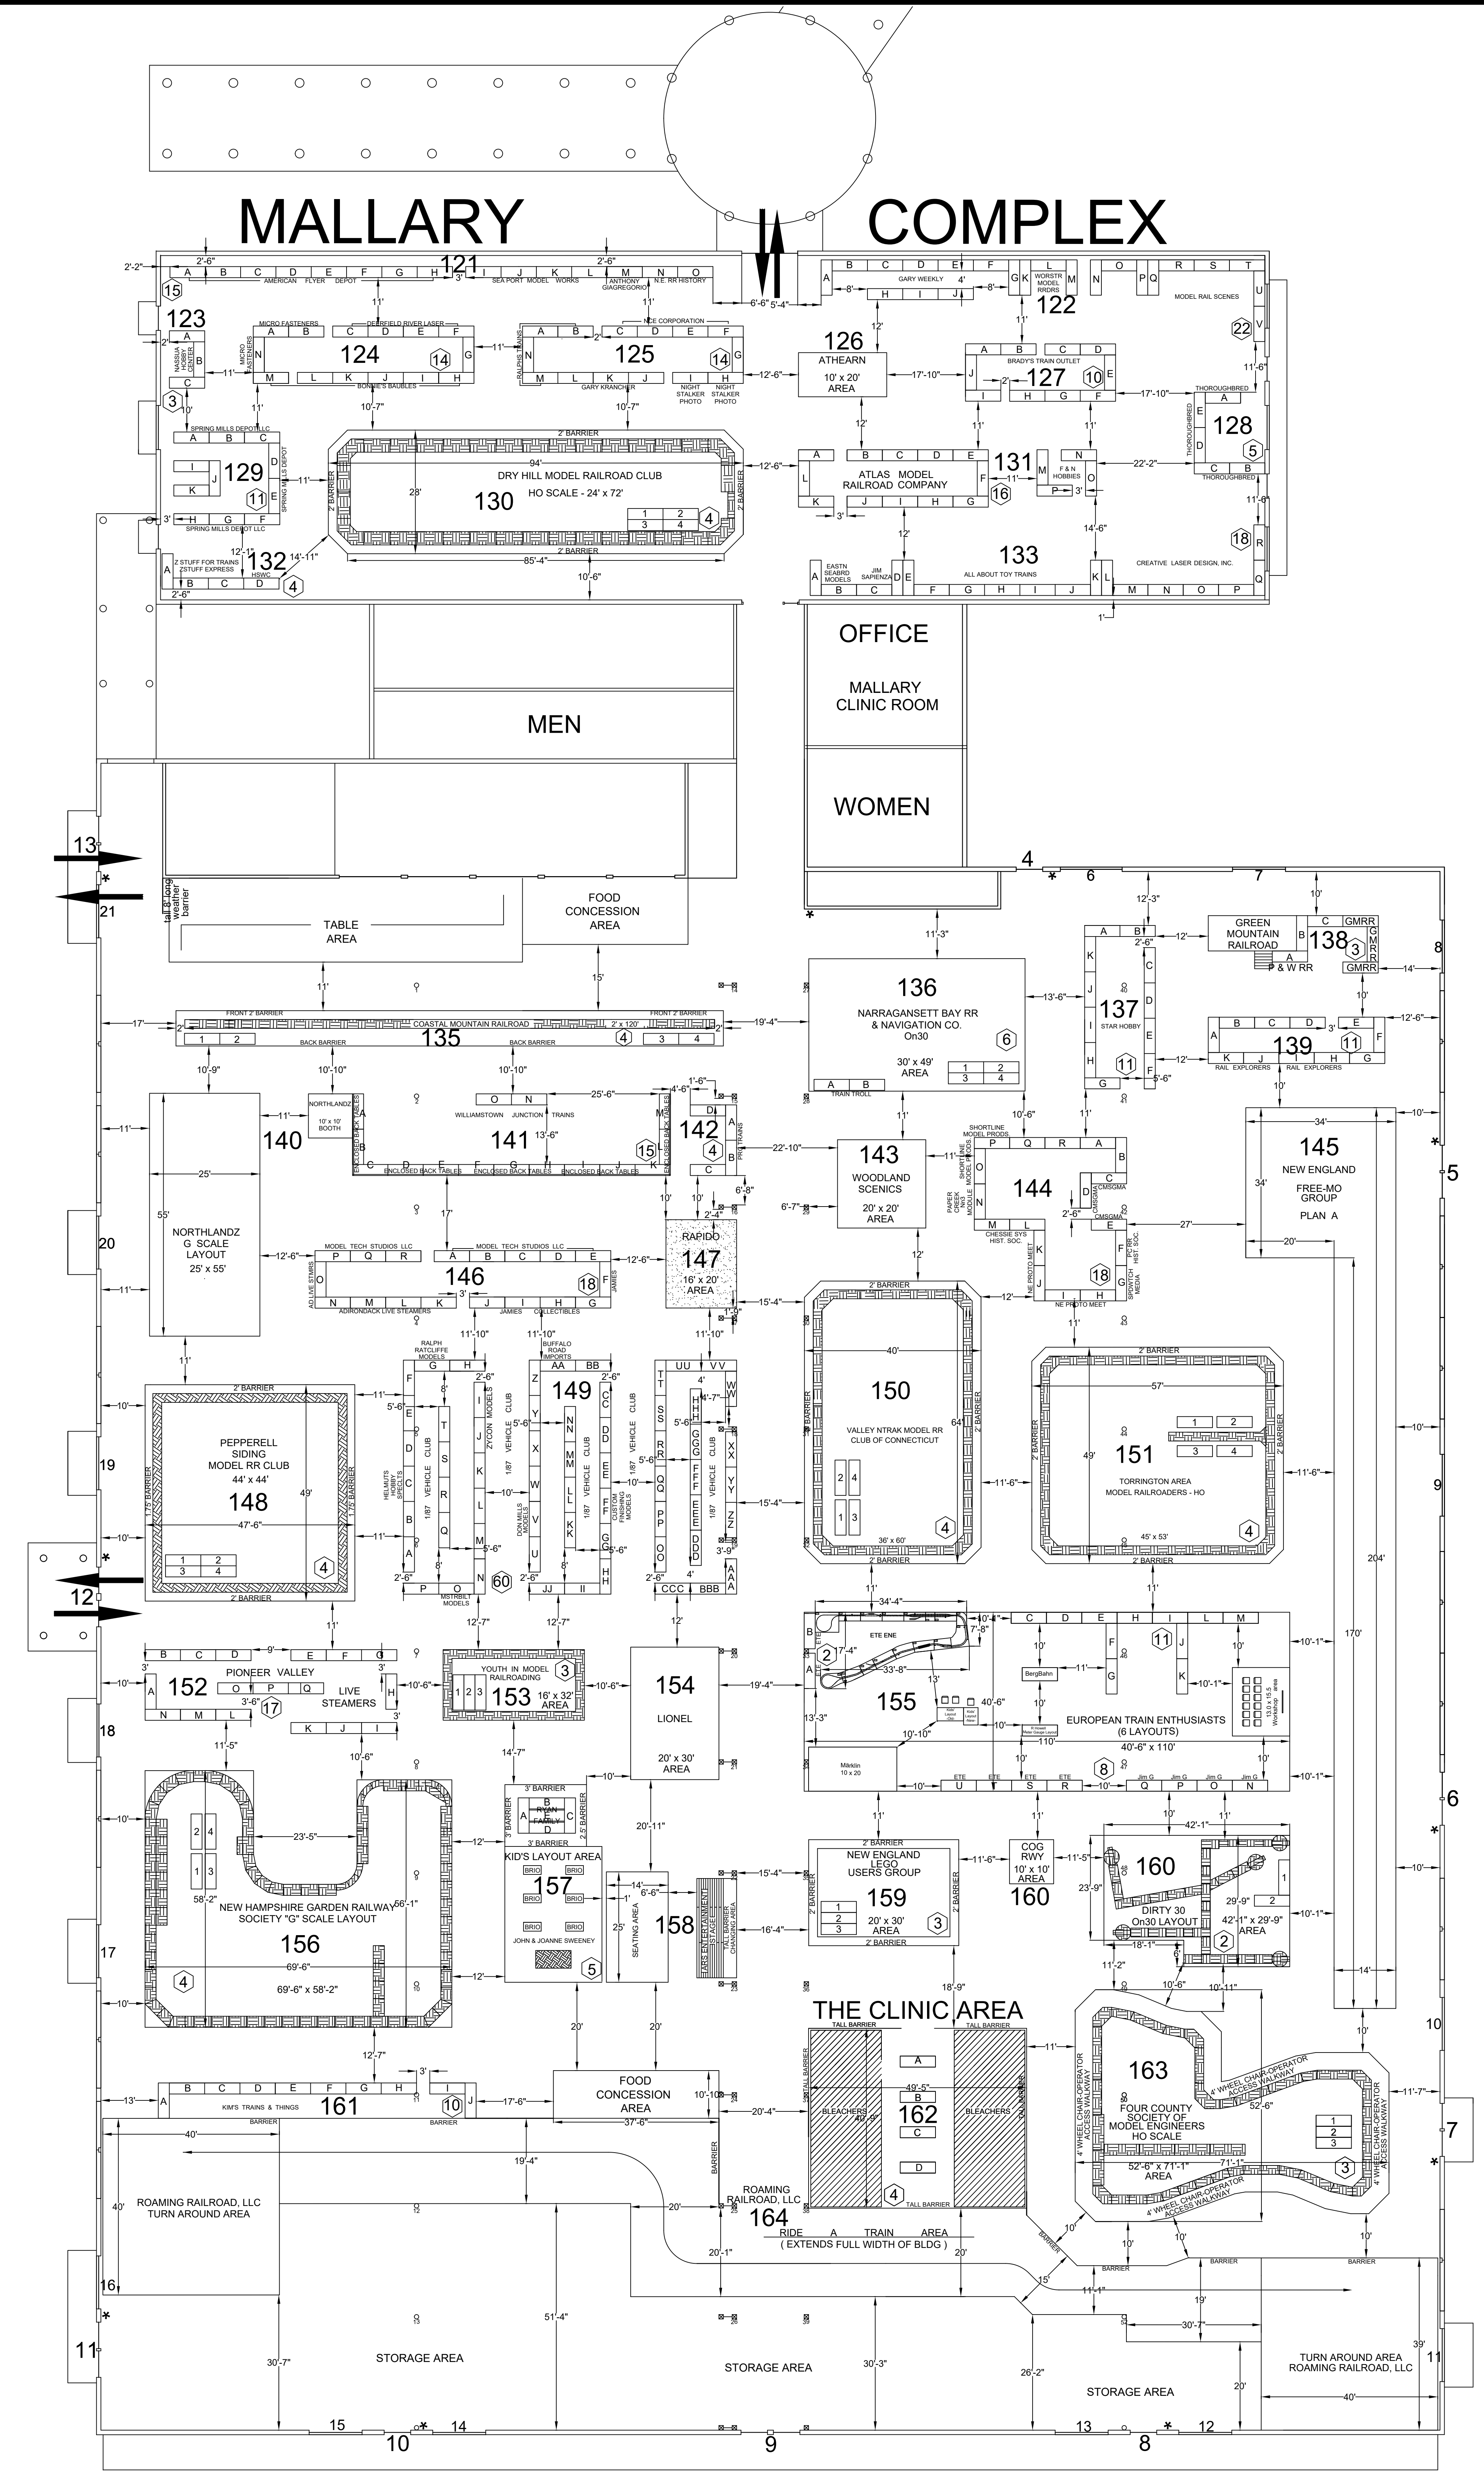

AMHERST RAILWAY SOCIETY'S 2020 RAILROAD HOBBY SHOW

FLOOR PLANS

ORIGINAL SCALE: 1/16 INCH = 1 FOOT

LEGEND FOR ALL BUILDINGS

- 45 = Section
- (21) = Tables per Section
- * = Fire Alarm Location
- ⊗ = Column With Fire Extinguisher
- ↔ = Public Entry & Exit
- ▨ = Area With Rug Floor Cover

RELATIVE BUILDING LOCATION

STROH BUILDING

YOUNG BUILDING