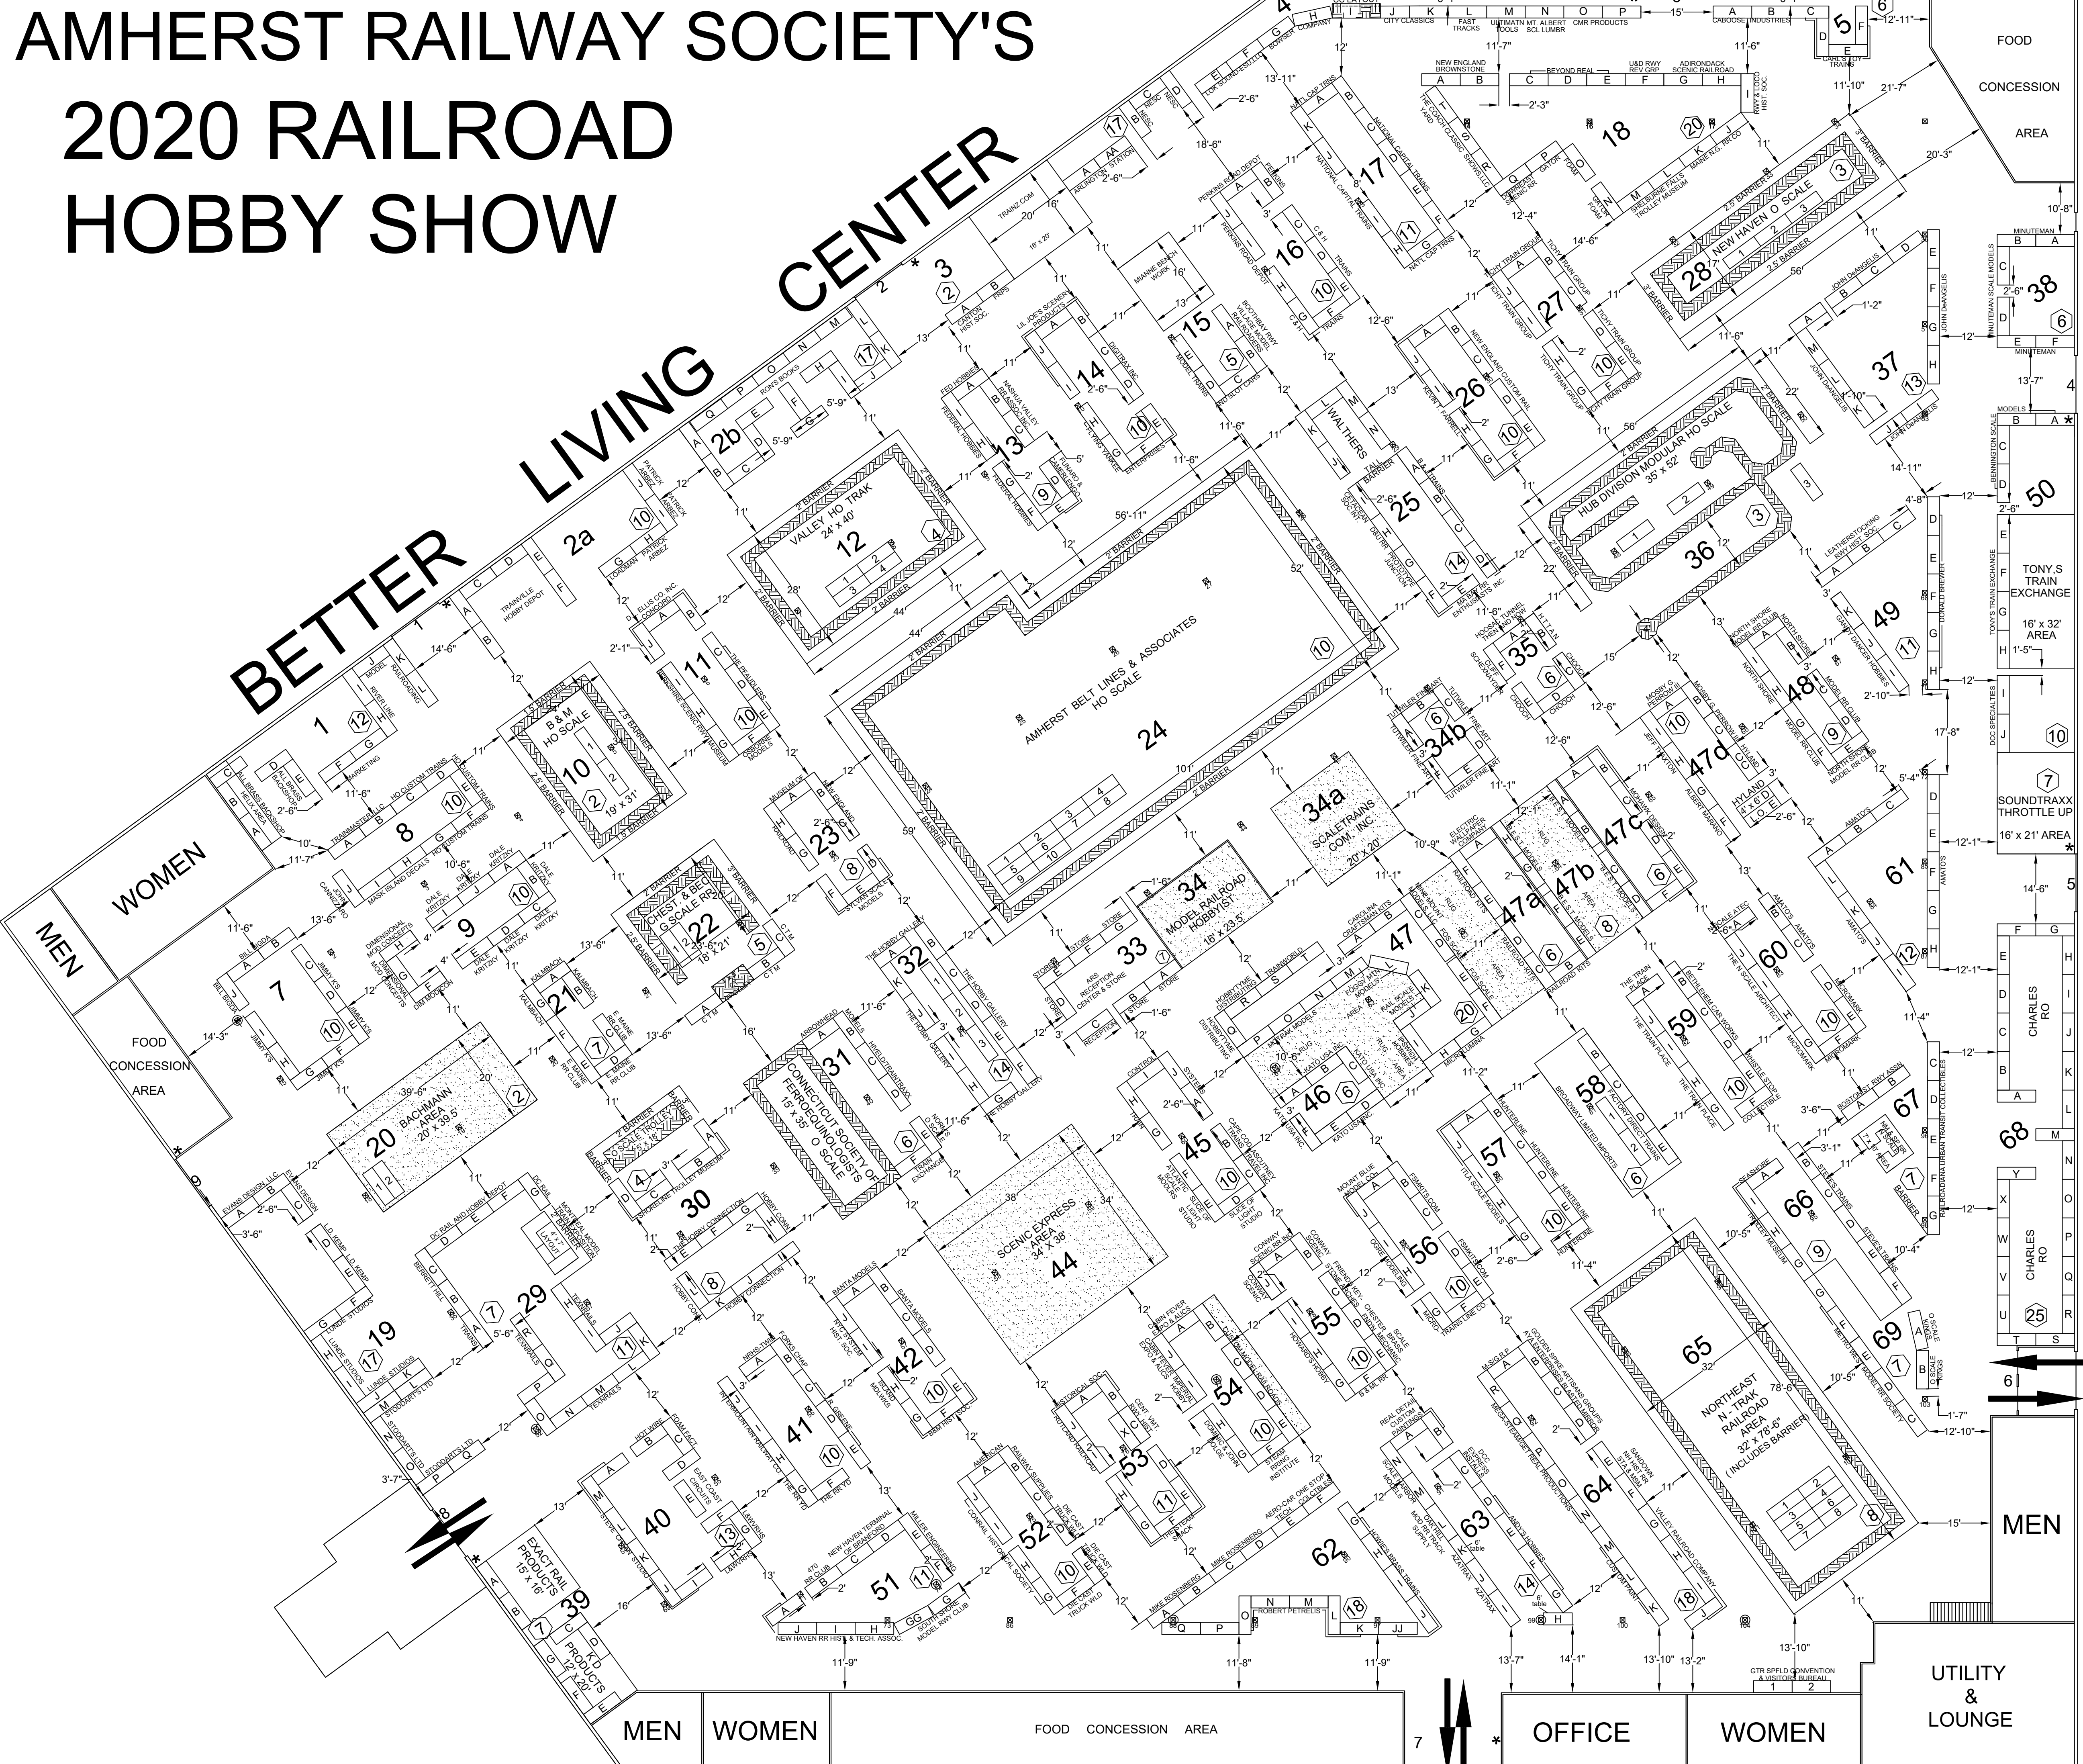

AMHERST RAILWAY SOCIETY'S 2020 RAILROAD HOBBY SHOW

FLOOR PLANS

ORIGINAL SCALE: 1/16 INCH = 1 FOOT

LEGEND FOR ALL BUILDINGS

- 45 = Section
- (21) = Tables per Section
- * = Fire Alarm Location
- ⊗ = Column With Fire Extinguisher
- ↔ = Public Entry & Exit
- ▨ = Area With Rug Floor Cover

RELATIVE BUILDING LOCATION

STROH BUILDING

YOUNG BUILDING