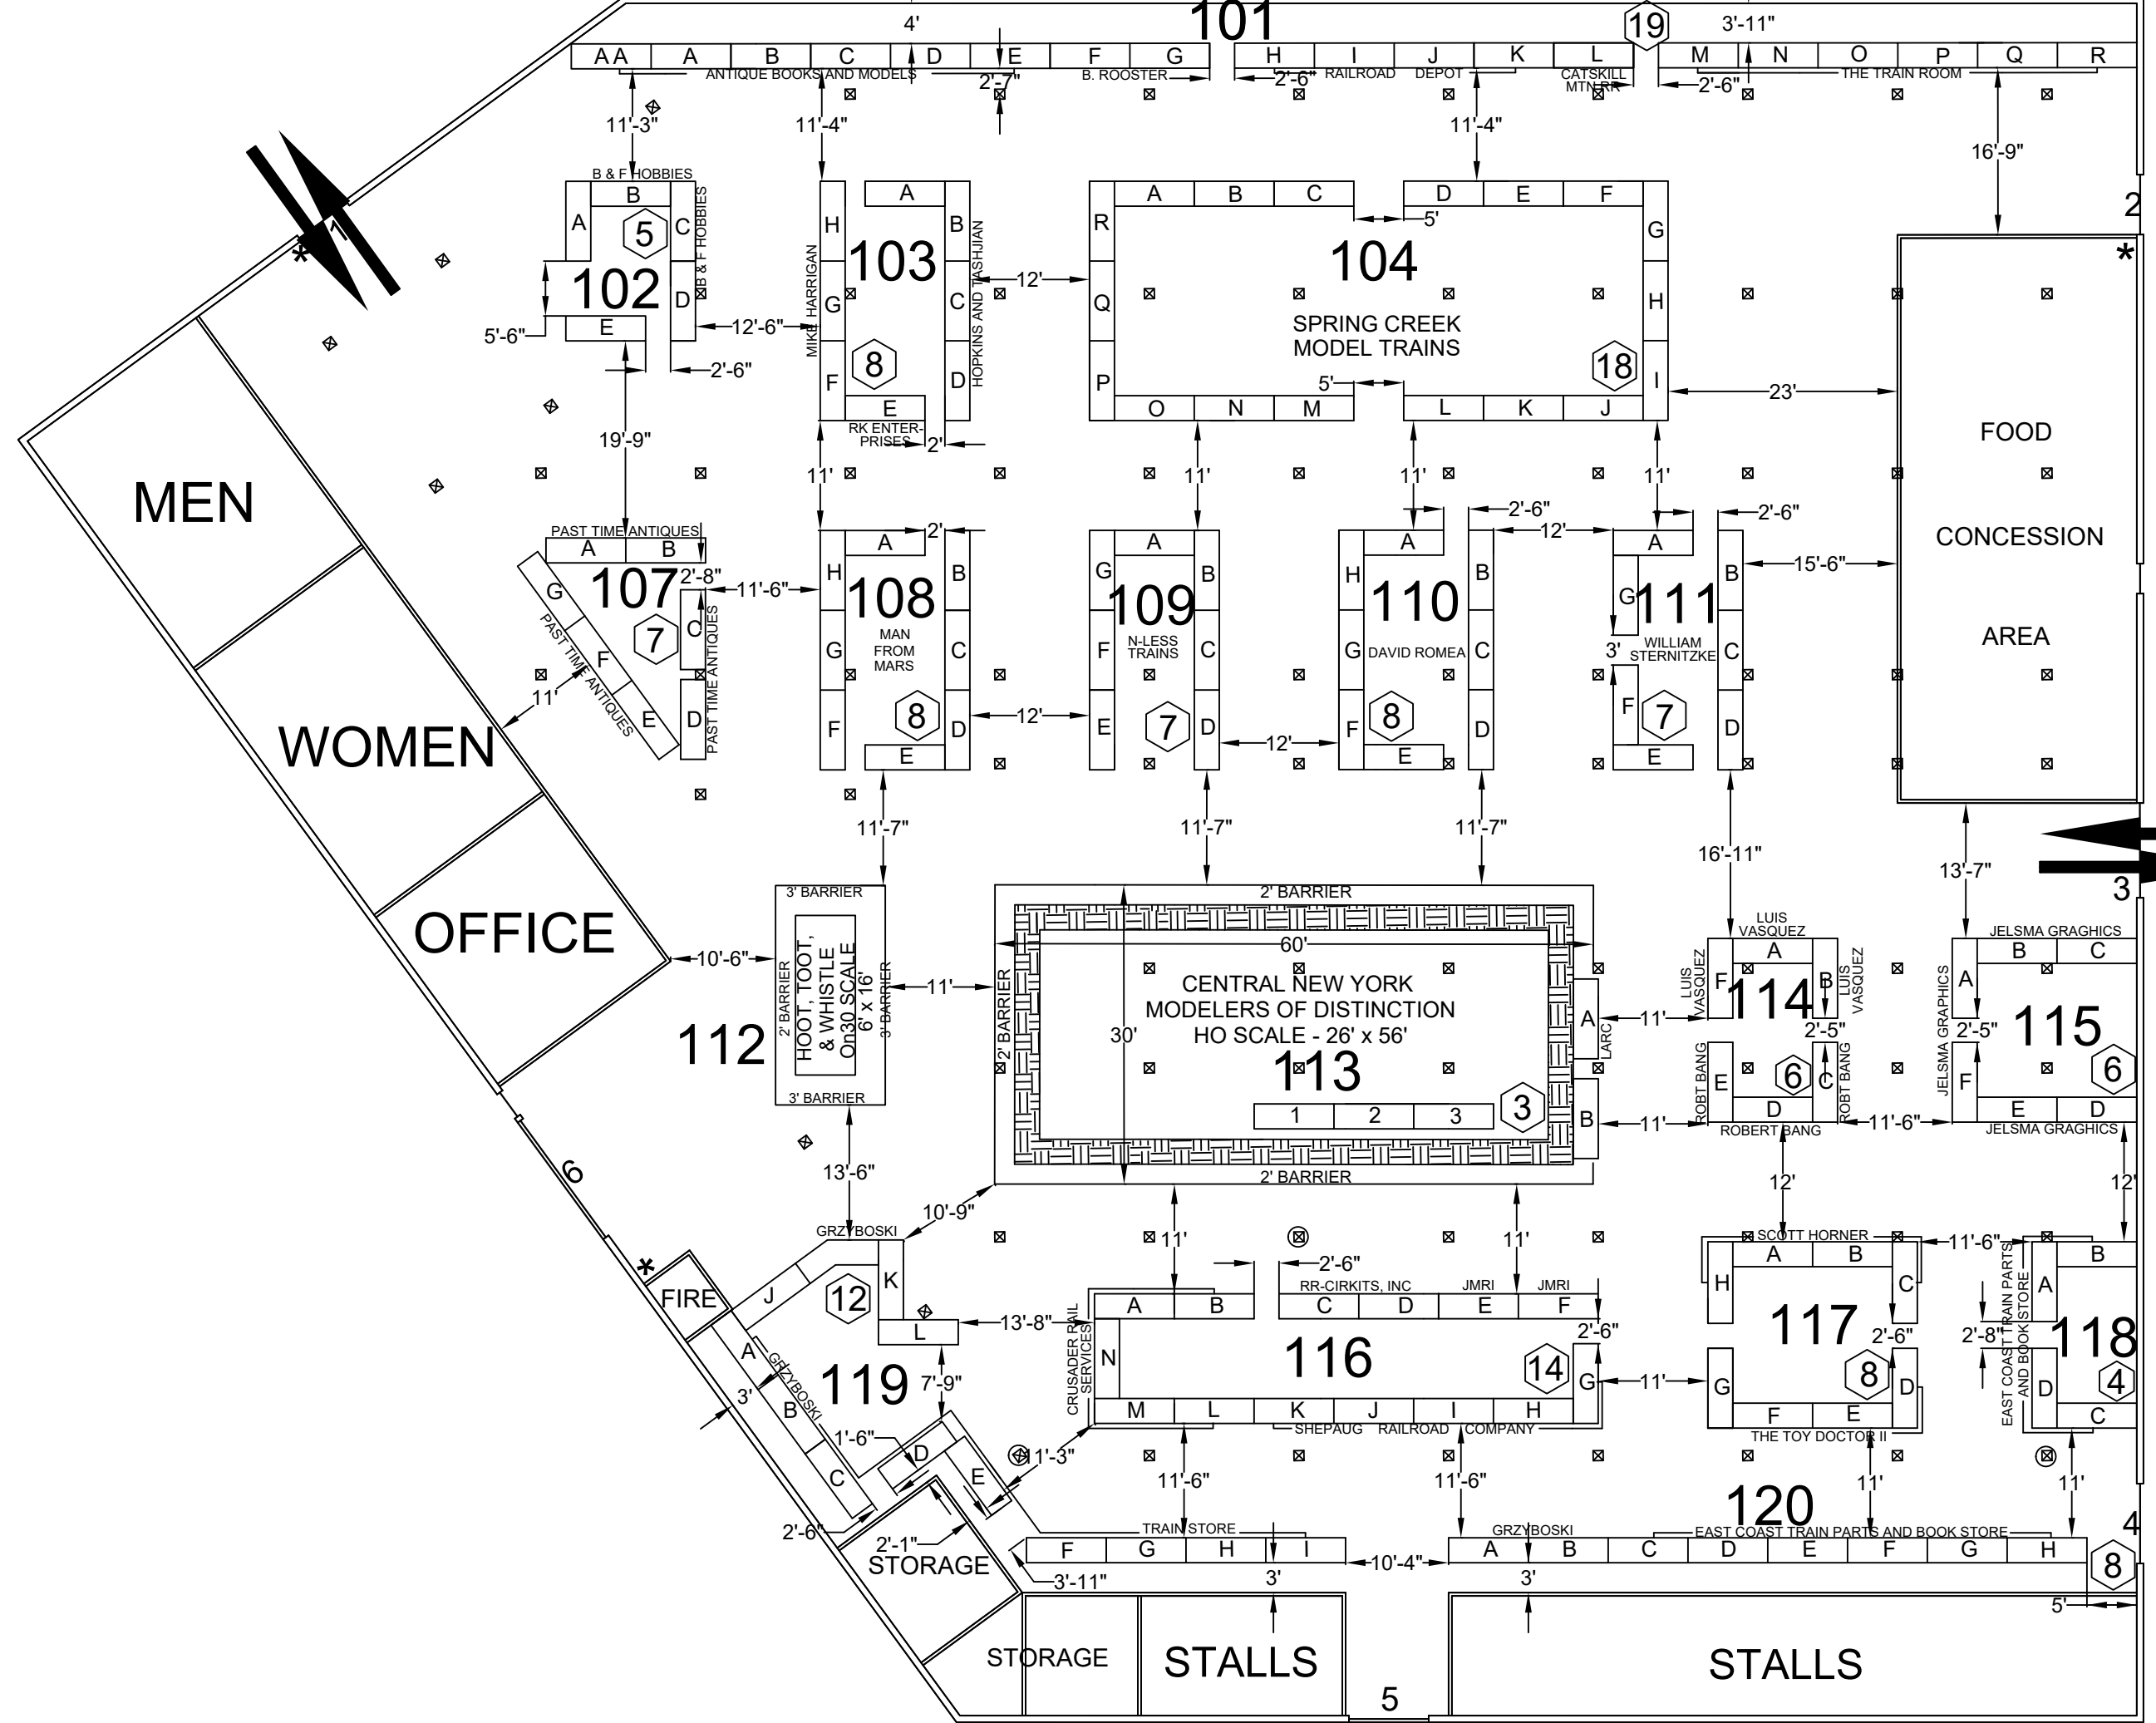

AMHERST RAILWAY SOCIETY'S 2020 RAILROAD HOBBY SHOW

FLOOR PLANS

ORIGINAL SCALE: 1/16 INCH = 1 FOOT

LEGEND FOR ALL BUILDINGS

- 45 = Section
- (21) = Tables per Section
- * = Fire Alarm Location
- ⊗ = Column With Fire Extinguisher
- ↔ = Public Entry & Exit
- ▨ = Area With Rug Floor Cover

RELATIVE BUILDING LOCATION

STROH BUILDING

YOUNG BUILDING