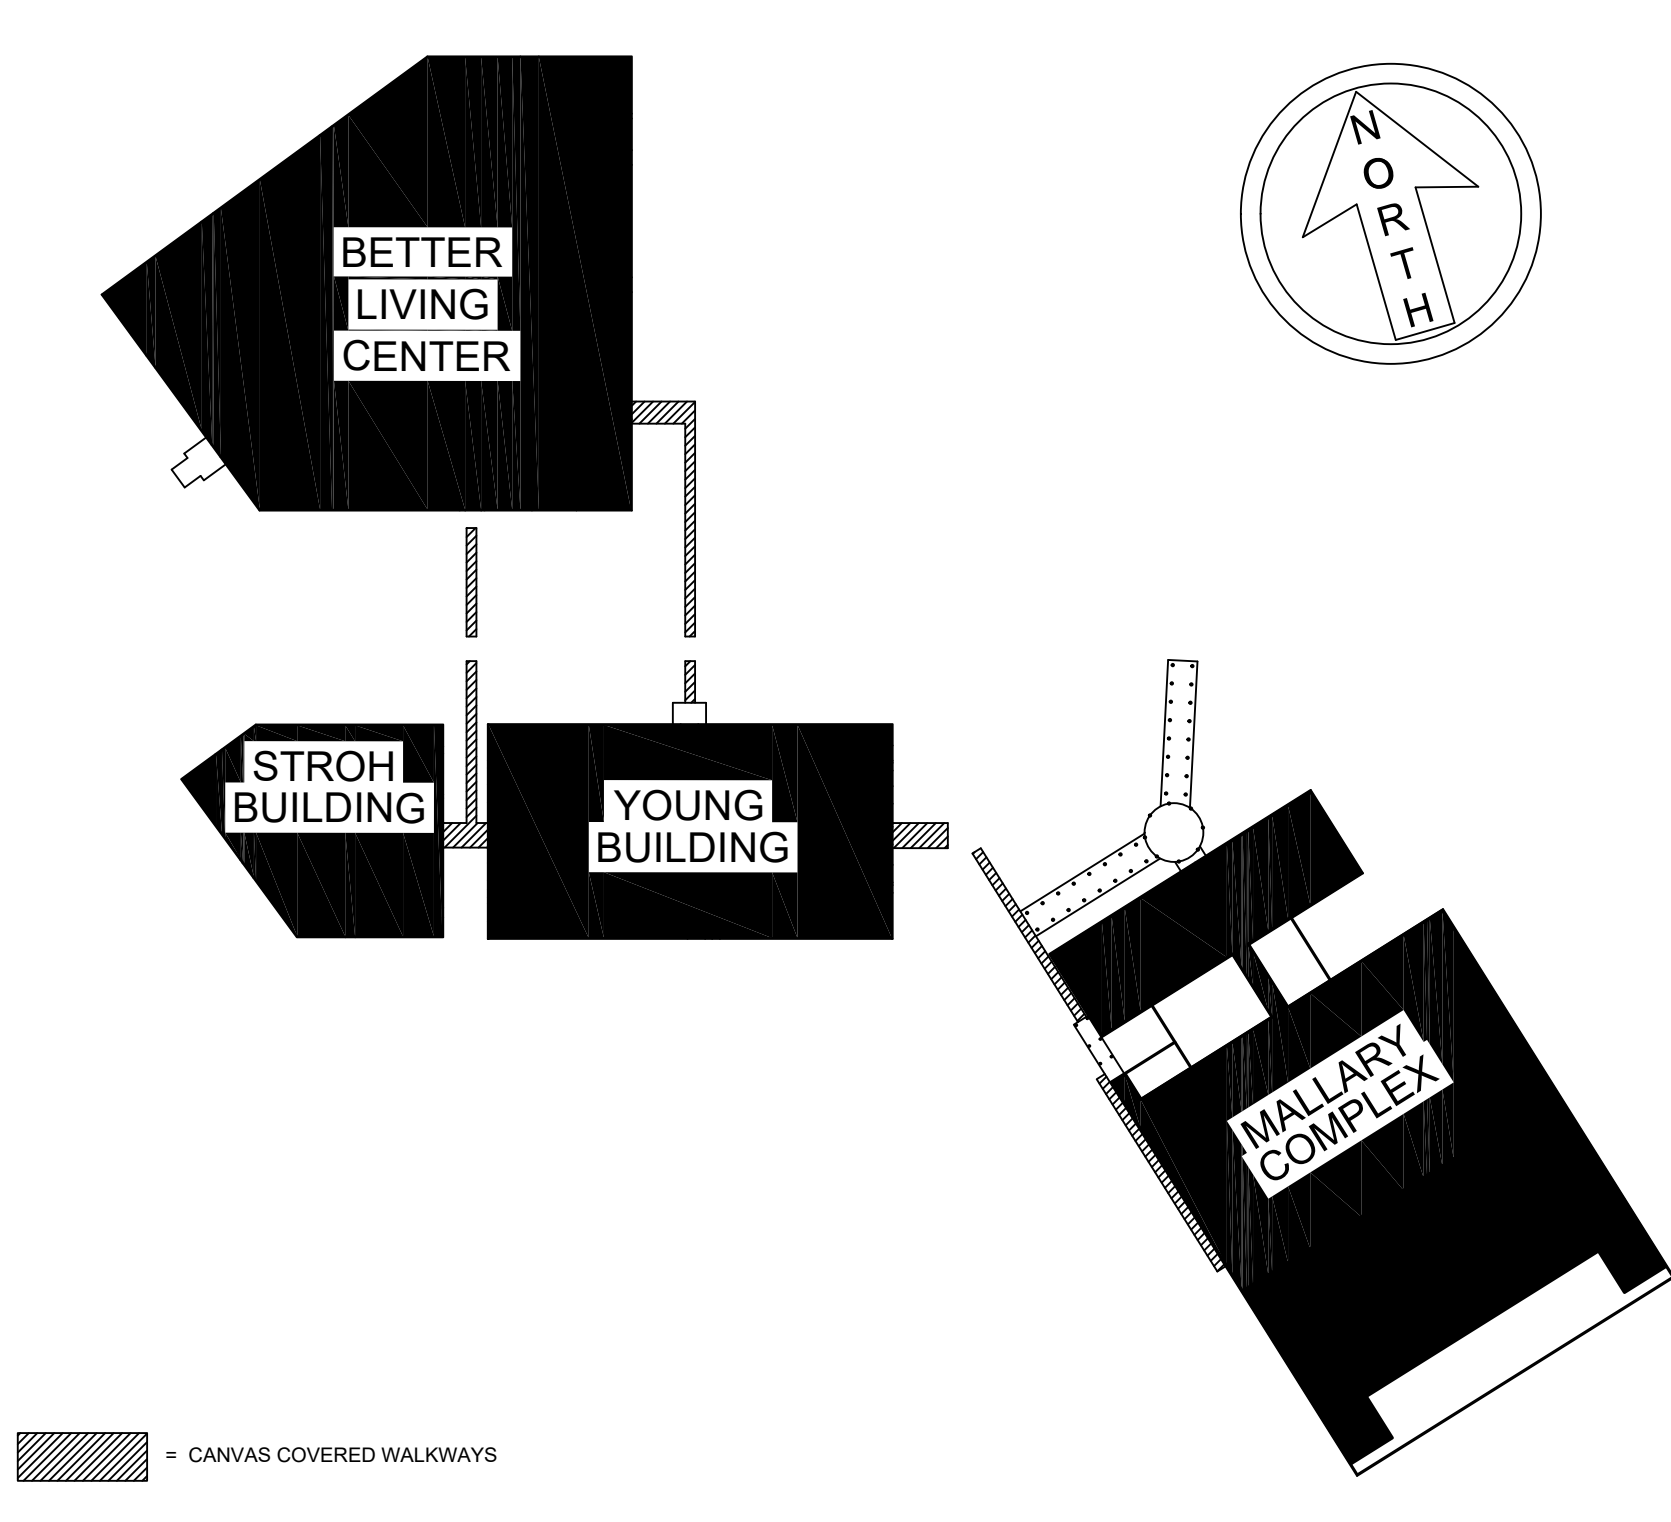

AMHERST RAILWAY SOCIETY'S 2020 RAILROAD HOBBY SHOW

FLOOR PLANS

ORIGINAL SCALE: 1/16 INCH = 1 FOOT

LEGEND FOR ALL BUILDINGS

- 45 = Section
- (21) = Tables per Section
- * = Fire Alarm Location
- ⊗ = Column With Fire Extinguisher
- ↔ = Public Entry & Exit
- ▨ = Area With Rug Floor Cover

RELATIVE BUILDING LOCATION

STROH BUILDING

YOUNG BUILDING